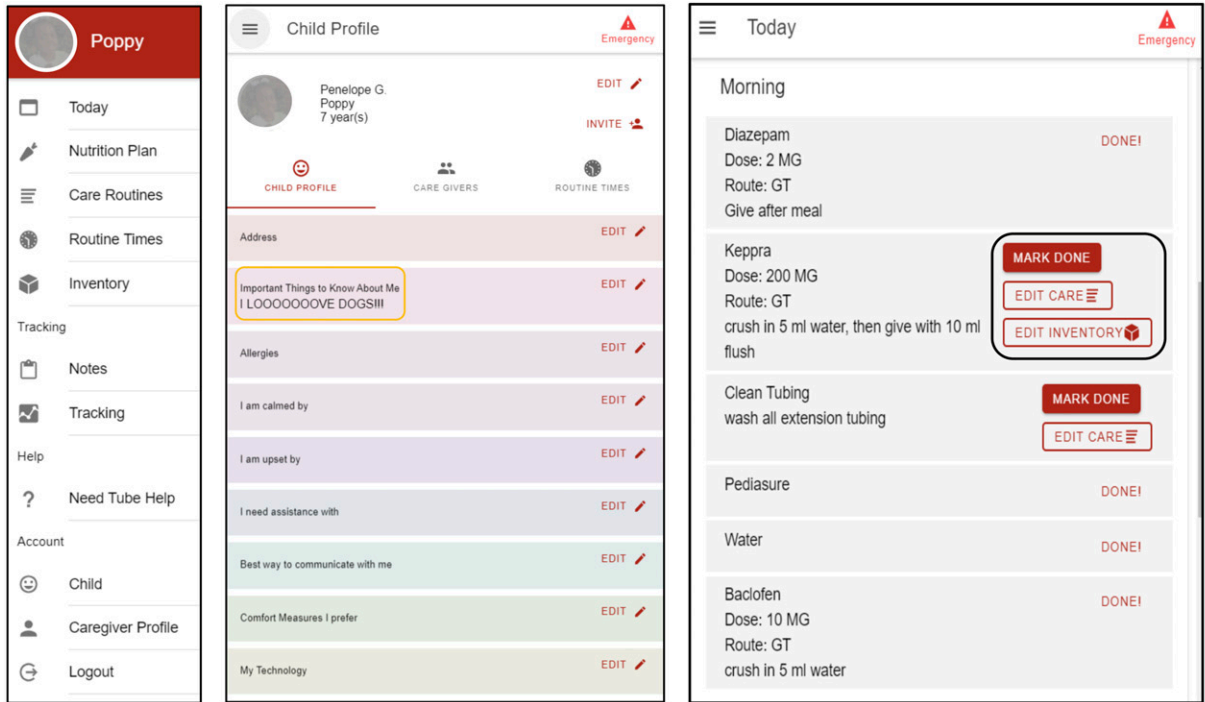

Supplemental Information

SUPPLEMENTAL FIGURE 4 App main menu and selected screenshots. GT, gastrostomy tube.