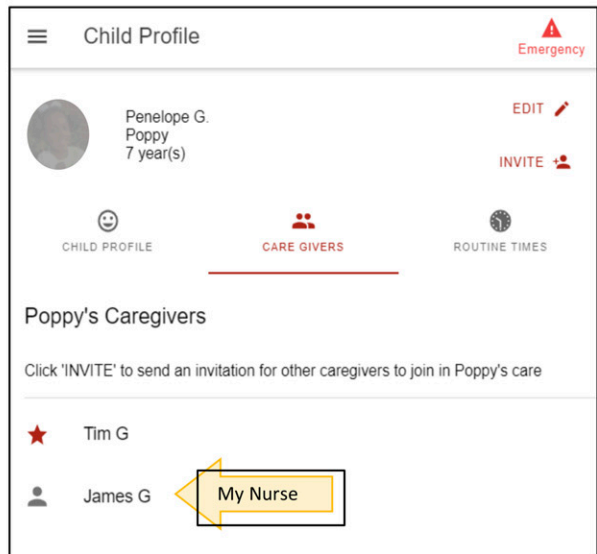

Supplemental Information

SUPPLEMENTAL FIGURE 4 App main menu and selected screenshots. GT, gastrostomy tube.